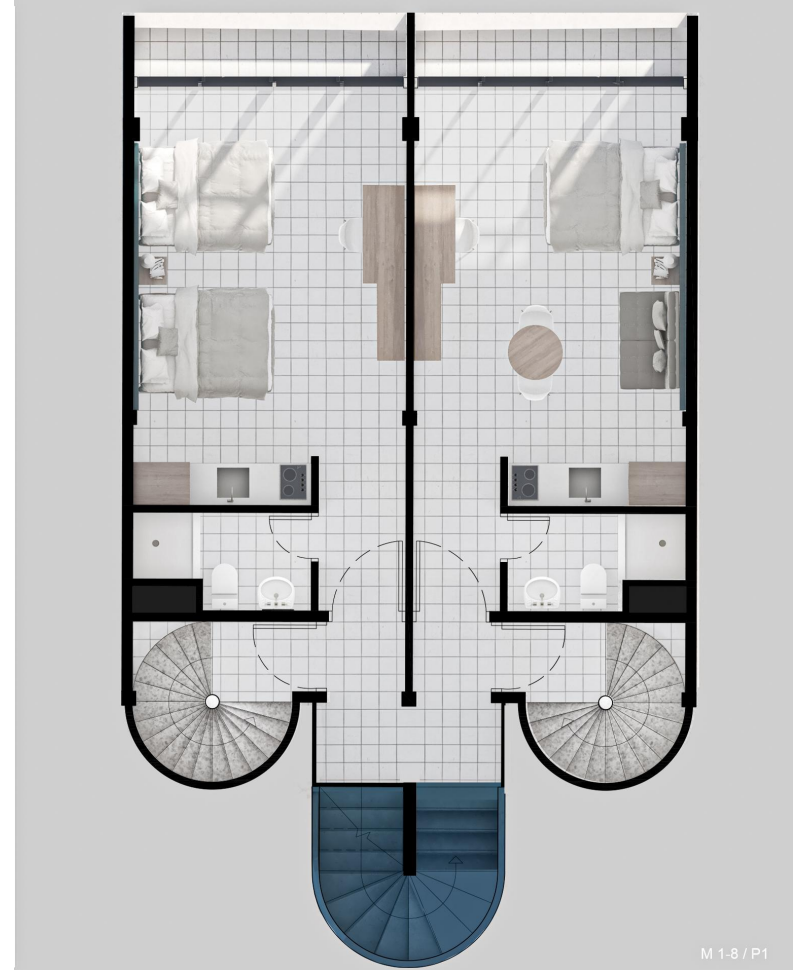

Available Unit Types

Type 4

- Capacidad de hasta 4 personas.
- Capacity for up to 4 people
- First floor
- 28.5 m²
- 1 shared bedroom with 2 beds
- 1 full bathroom
- Dining area
- Open kitchen