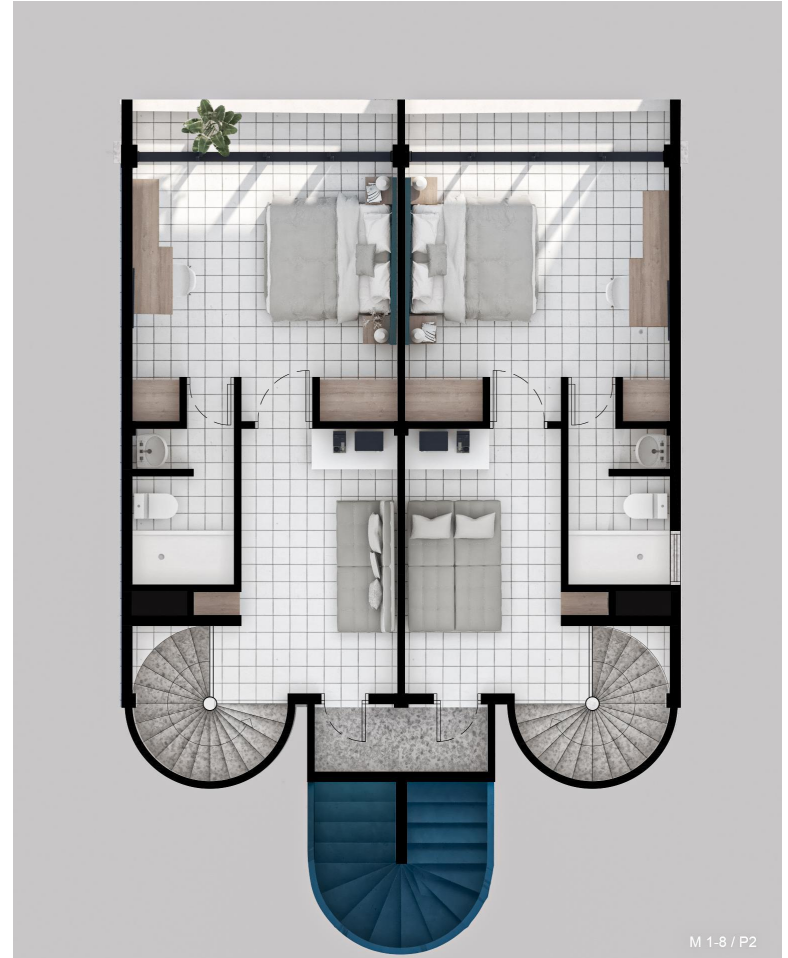

Available Unit Types

Type 5

- Capacity for up to 4 people
- Second floor
- 37.3 m²
- 1 private bedroom
- 1 full bathroom
- Dining area
- Open kitchen