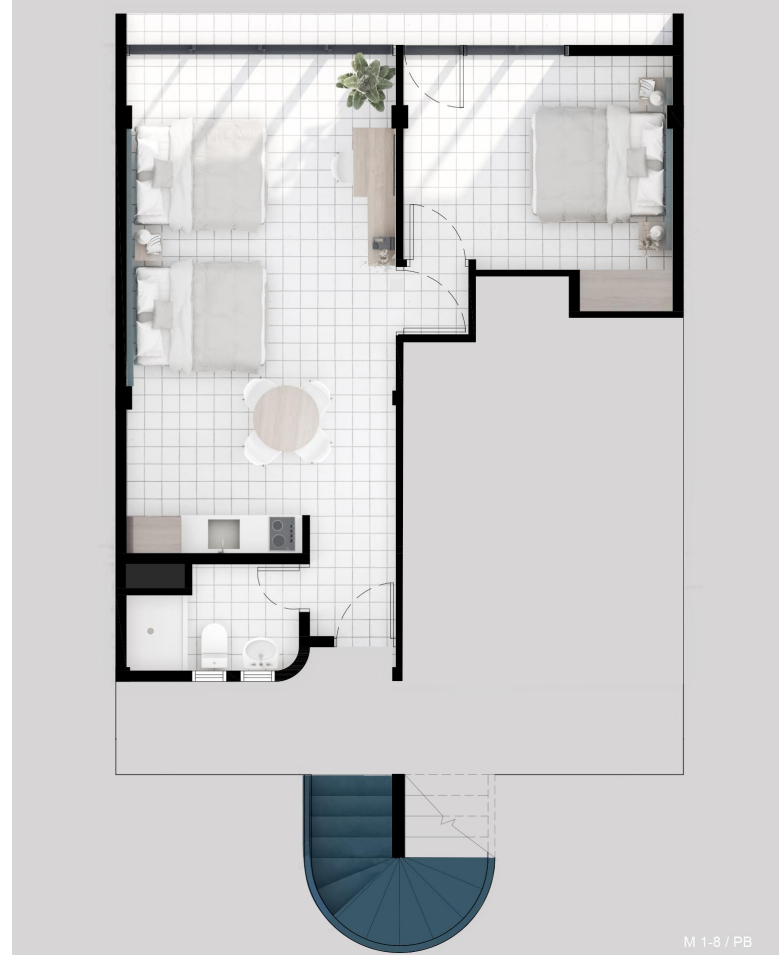

# Type 1

- Capacity of up to 6 people
- Ground floor
- 47.1 m<sup>2</sup>
- Dining area
- Kitchen
- Private bedroom
- Open-concept bedroom
- Full bathroom

# Type 2

- Studio with capacity for up to 2 people
- Ground floor
- 19.8 m<sup>2</sup>
- Kitchen
- Bedroom
- Full bathroom

# Type 5

- Capacity for up to 4 people
- Second floor
- 37.3 m<sup>2</sup>
- 1 private bedroom
- 1 full bathroom
- Dining area
- Open kitchen